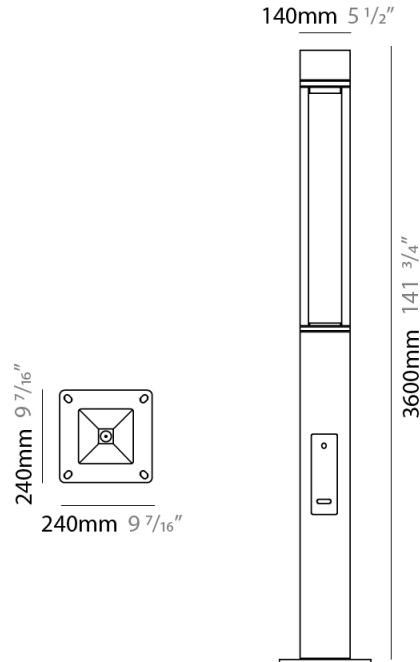

1. To build a product code in our configurator select the specify button on the base model # product page
2. To build a manual product code on this datasheet choose from the options listed below in blue font and add the suffix to the base model #

GENERAL

Series: T4
Brand: Platek
Division: Exterior
Mounting Type: Post
Mounting Location: Above Ground
Subcategory: Pedestrian

PHYSICAL

Shape: Rectangle
Length (mm): 240
Length (in): 9 7/16
Width (mm): 140
Width (in): 5 1/2
Height (mm): 3600
Height (in): 141 3/4
Light Distribution: Direct
Screws: A4 stainless steel
Diffuser: 4mm extra-clear flat tempered glass
Fixture Finish: [BLK](#) / [WHI](#) / [GRY](#) / [COR](#) / [ANT](#) / [BRZ](#)
Fixture Material: Extruded Aluminum

ELECTRICAL

Lamp Type: LED
Input Wattage (W): 39
Total Output Wattage (W): 36
Dimming: Non-Dimming / Phase Dimming (120vac Only)
Driver Included: Yes
Driver Location: Integrated
Driver Type: Constant Current - Universal
Driver Class: Class 2
Input Voltage (V): 120 - 277
Constant Current (MA): 1050
Upon Request: (Not included - see components [IP65 or higher enclosure to be supplied by others]): Remote: 0-10Vdc dimming

LED

Color Temperature (°K): [3000](#) / [4000](#)
Max. Delivered Lumen (lm): 3820 / 3970
Nominal Lumen (lm): 4900 / 5145
CRI: >80 CRI
Lamp Life (hrs): 60000

OPTICAL

RATINGS AND CERTIFICATIONS

Certified By: Certified for North American Standards
IP rating: IP65
IK Rating: IK10
Bug Rating: B2 U0 G1