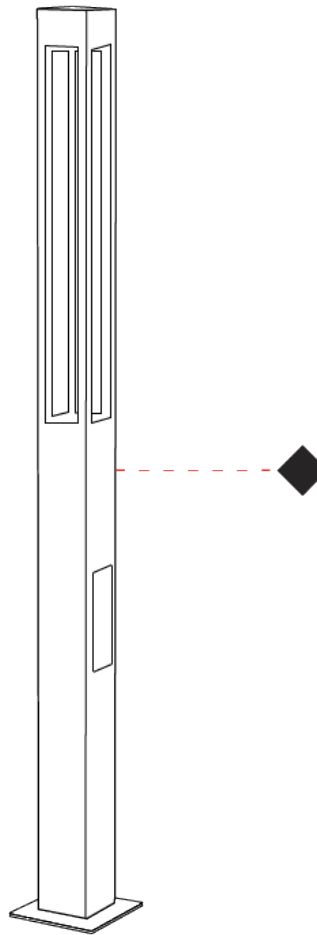

T4 POST

E9B180-

PROJECT _____

TYPE _____

SPECIFIER _____

QUANTITY _____

DATE _____

E