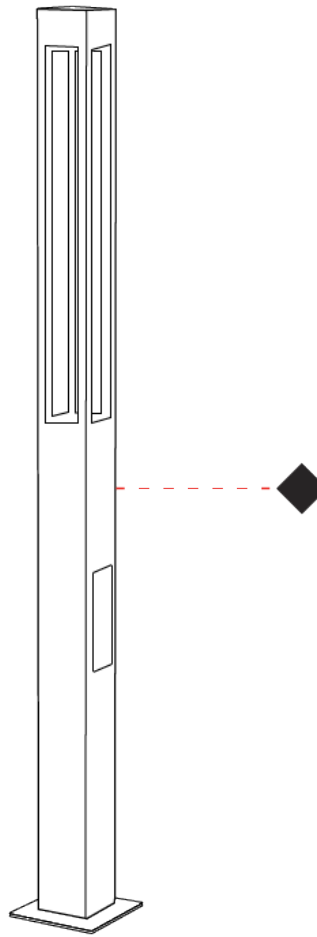

T4 POST

E9B181-

PROJECT

TYPE

SPECIFIER

QUANTITY

DATE

E